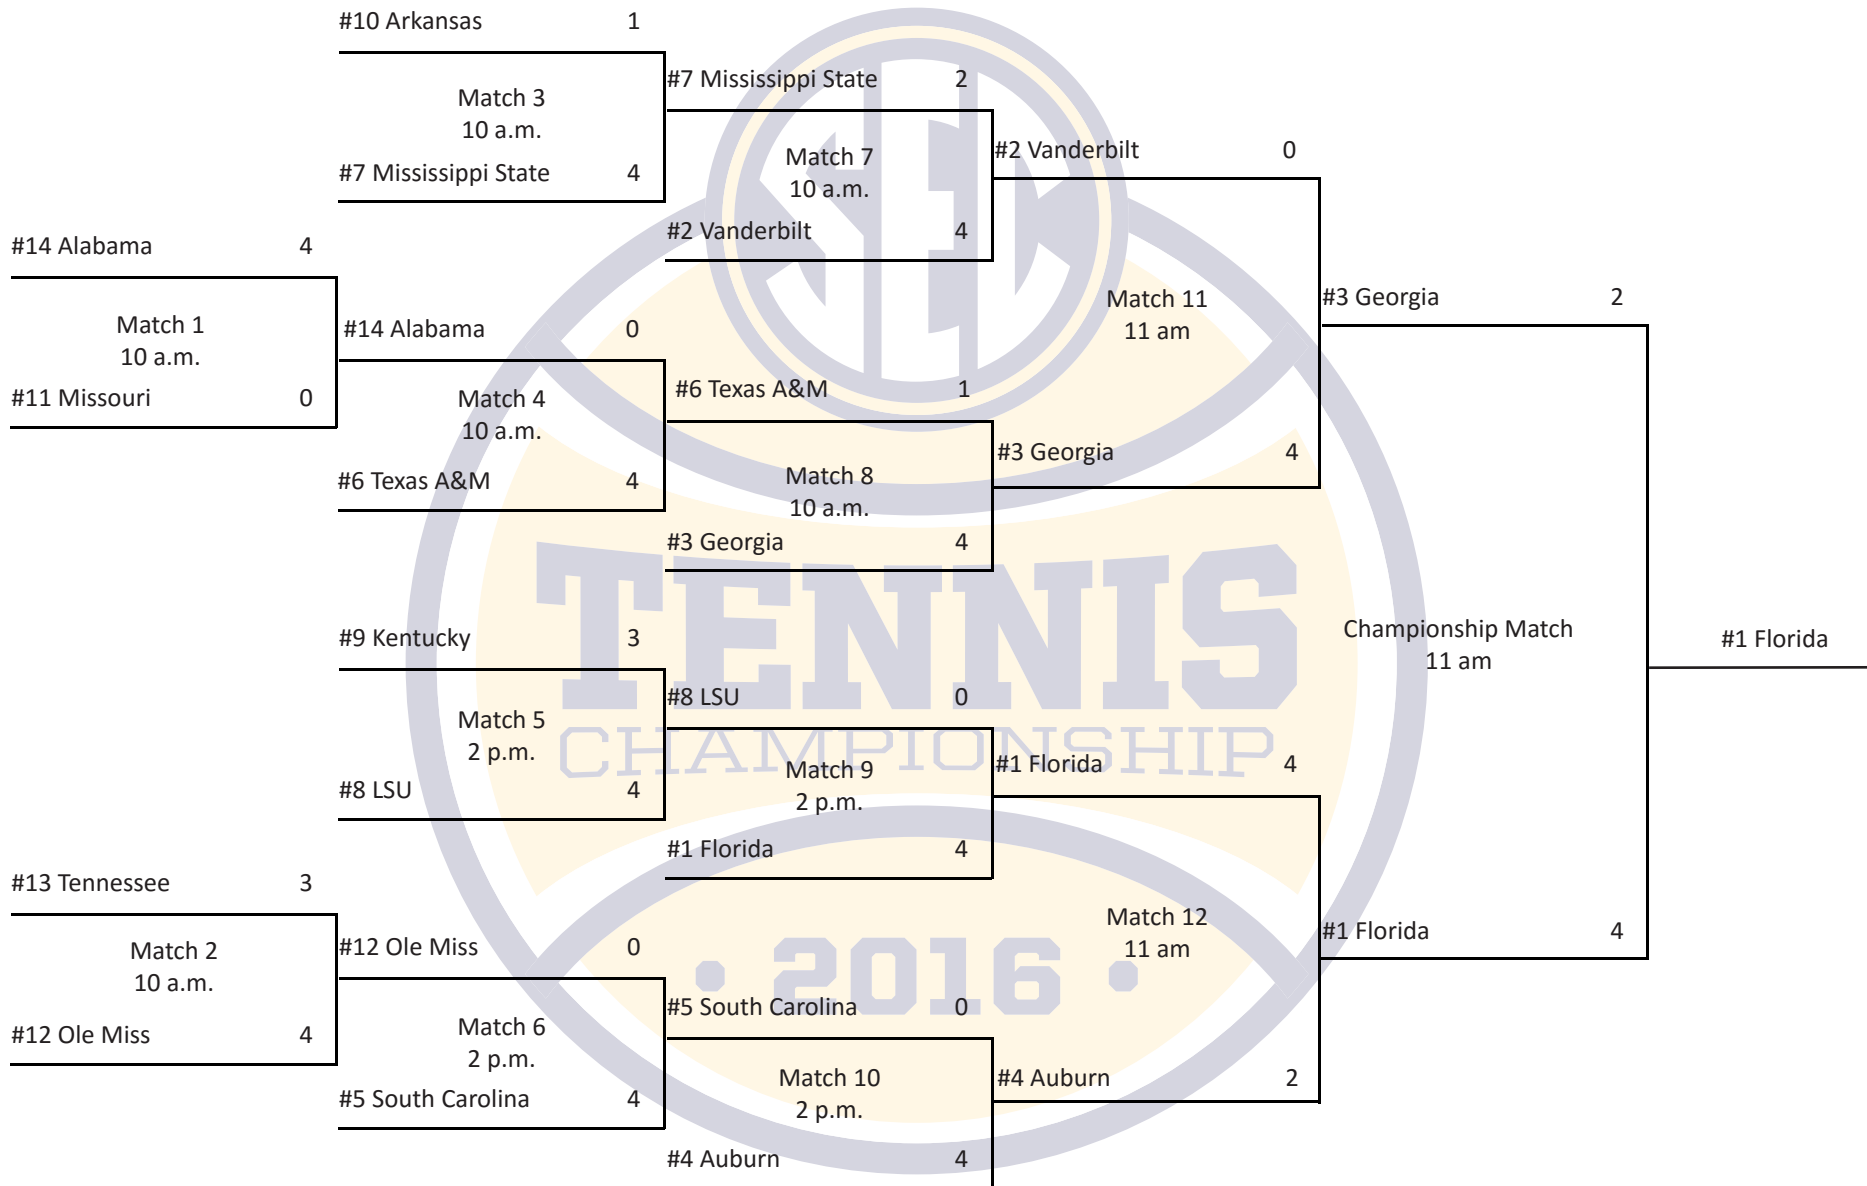

2016 SEC Women's Tennis Tournament

April 20-24 • Louisiana State University • Baton Rouge, La.

Wed., April 20
Thurs., April 21
Fri., April 22
Sat., April 23
Sun., April 24

ALL TIMES CENTRAL.